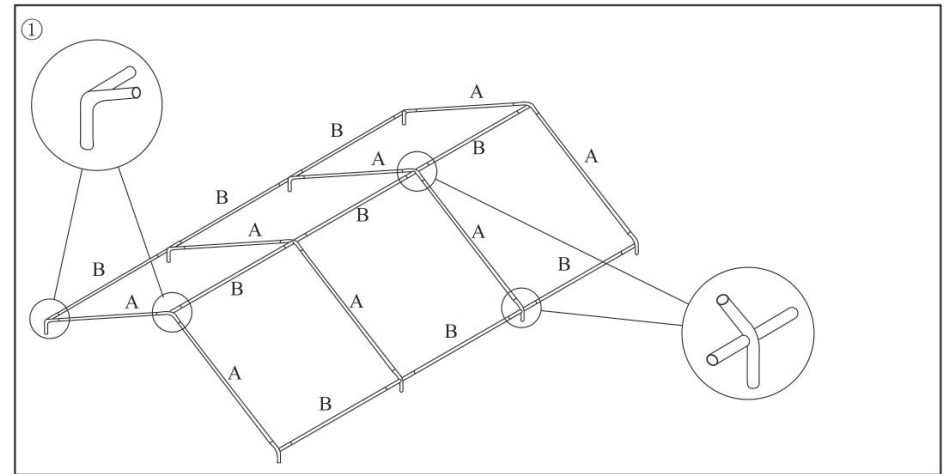

Party Tent 3x6M  
Part List

Qty		
8	A 	Rafter Ø38mm
9	B 	Apex and Eave Pole Ø38mm
8	C 	Standing Pole Ø38mm
6		3 Way Joint
6		4 Way Joint
8		Base Plate
28		Peg
56		Bungee
4		Guyrope
1		Roof
2		Wall Panel
2		Door Panel
8		Nut and Bolt

1/2

2/2