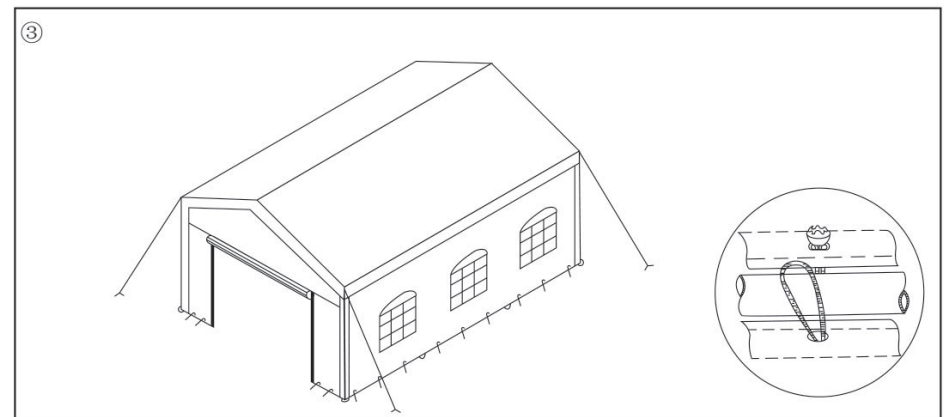

Party Tent 3x6M
Part List

Qty		
8	A	Rafter Ø38mm
9	B	Apex and Eave Pole Ø38mm
8	C	Standing Pole Ø38mm
6		3 Way Joint
6		4 Way Joint
8		Base Plate
28		Peg
56		Bungee
4		Guyrope
1		Roof
2		Wall Panel
2		Door Panel
8		Nut and Bolt

1/2

2/2