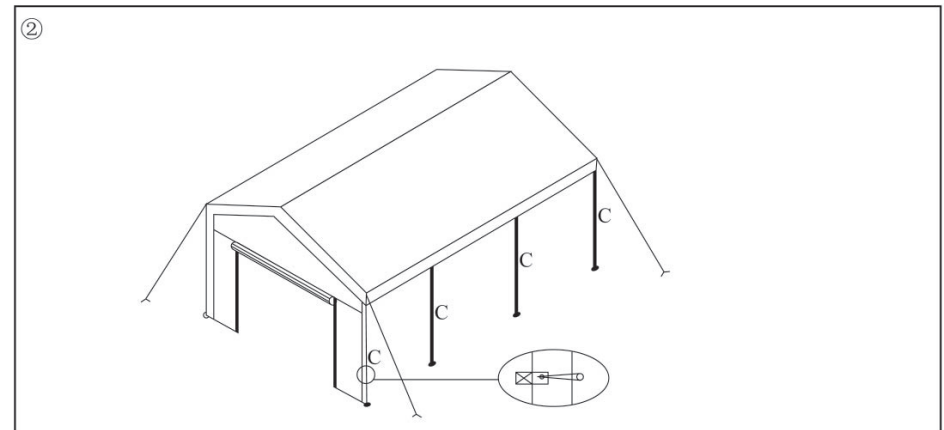

Party Tent 3x6M
Part List

Qty		
8	A	Rafter Ø38mm
9	B	Apex and Eave Pole Ø38mm
8	C	Standing Pole Ø38mm
6		3 Way Joint
6		4 Way Joint
8		Base Plate
28		Peg
56		Bungee
4		Guyrope
1		Roof
2		Wall Panel
2		Door Panel
8		Nut and Bolt

1/2

2/2